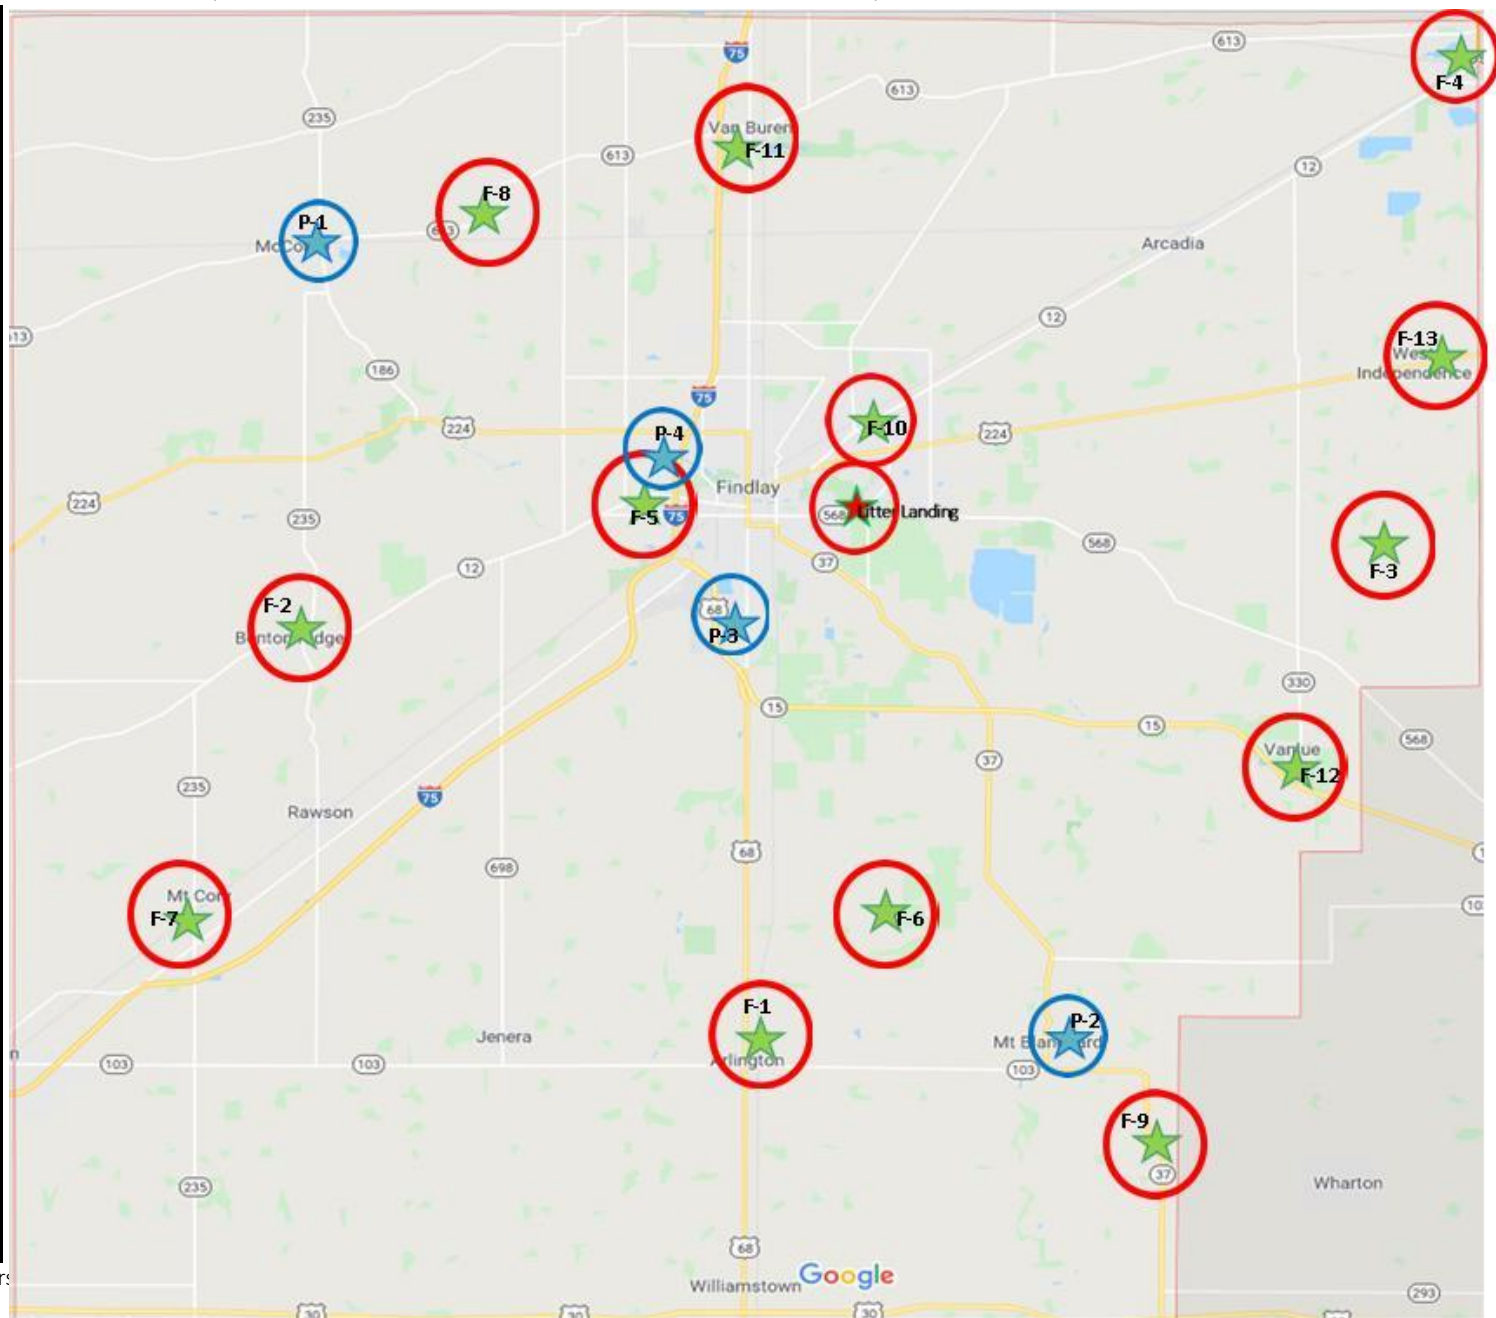

Modular Recycling Roll-Off Locations as of 01/04/2024 (F = Full Time {red circles} / P = Limited Access {blue circles})

F-1	Arlington - Village Park (near soccer fields)
F-2	Benton Ridge Comm. Park, Benton Ridge
F-3	Biglick Twp House – 8273 Twp Rd 258, Alvada
F-4	Bob Evans Restruant -1111 N County Line St. Fostoria, Ohio
F-5	Hancock Education Service Center (3) 7746 CR140, Findlay
F-6	Jackson Twp House – 16006 CR 8, Houcktown
F-7	Mount Cory Grain Elevator, SR 235
F-8	Portage Twp House – 8037 SR 613
F-9	Riverdale School - 20613 SR 37, Mt. Blanchard
F-10	Spectrum Lot (4) - 4500 Fostoria Ave, Findlay
F-11	Van Buren – @VB School Bus Garage Alley
F-12	Vanlue Grainery– 309 Main Cross St, Vanlue
F-13	West Independence Church – US 224/CR 23
P-1	McComb Maintenance Bldg, McComb <b>**Drop 1st Tuesday of the month/PU-Thurs</b>
P-2	Mt. Blanchard Tower Street, Mt Blanchard <b>**Drop 2nd Tuesday of the month/PU-Thurs</b>
P-3	Presbyterian Church – 2330 S. Main St <b>**Drop 2nd Friday of the month/ PU-Monday</b>
P-4	Trinity Lutheran=300 W. Bigelow Ave, Findlay <b>**Drop Last Friday of the month/PU-SAT</b>

>Listed in Numeric Order (full time locations listed first)